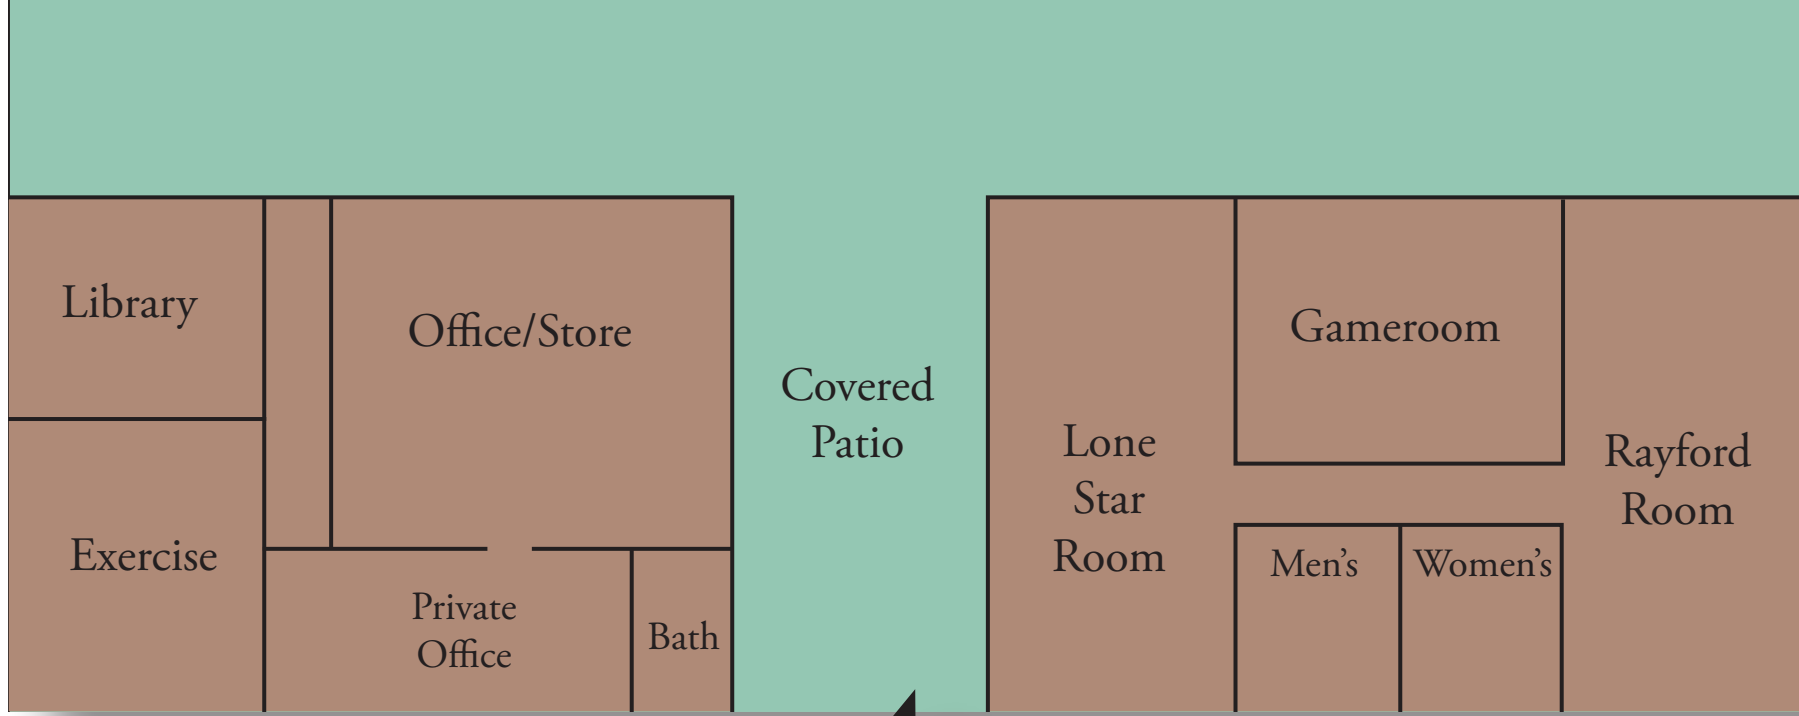

29321 So. Plum Creek • Spring, TX 77386 / GPS Coordinates: N30°06.777' W095°24.848' Elev. 132 ft.

After Hours  
Emergency  
Numbers

Medical  
Emergencies  
Dial 911

Poison Control  
Center  
1-800-222-1222